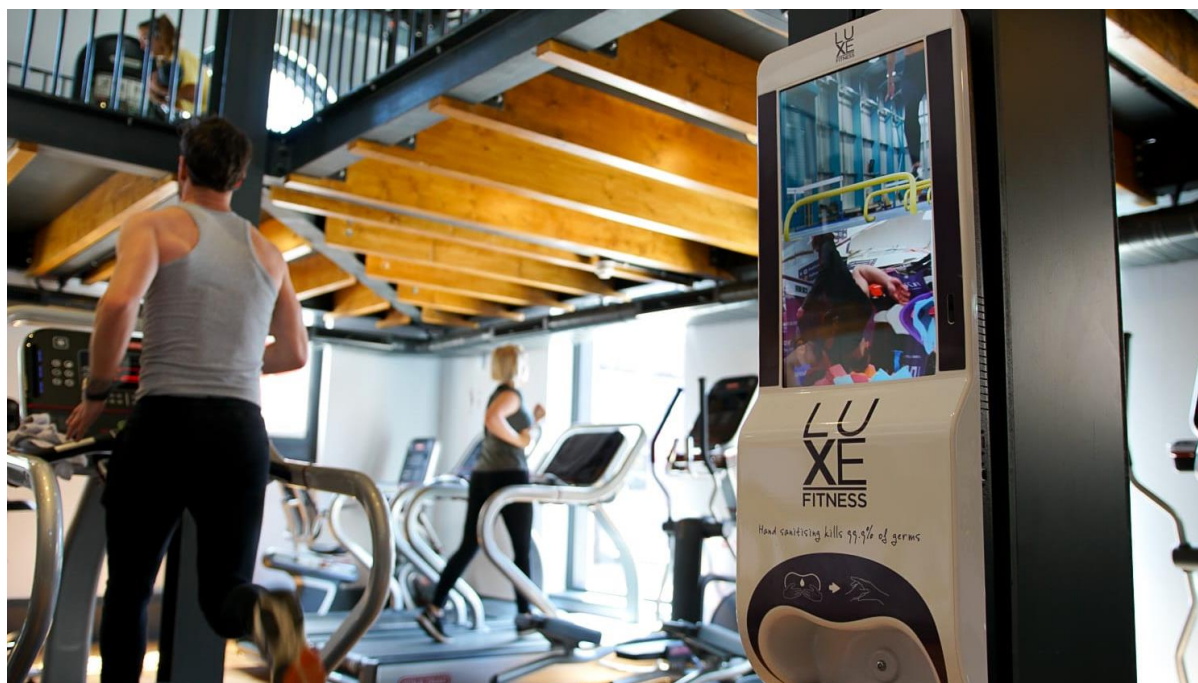

HEALTH & FITNESS HAND SANITISER SCREEN ARTWORK SPECIFICATION

Screen

16:9 HD 21.5" display in a portrait orientation

Static Formats

File Format: JPEG
File Type: RGB
Dimensions: 1080px wide x 1920px high
Export Settings: Minimal compression